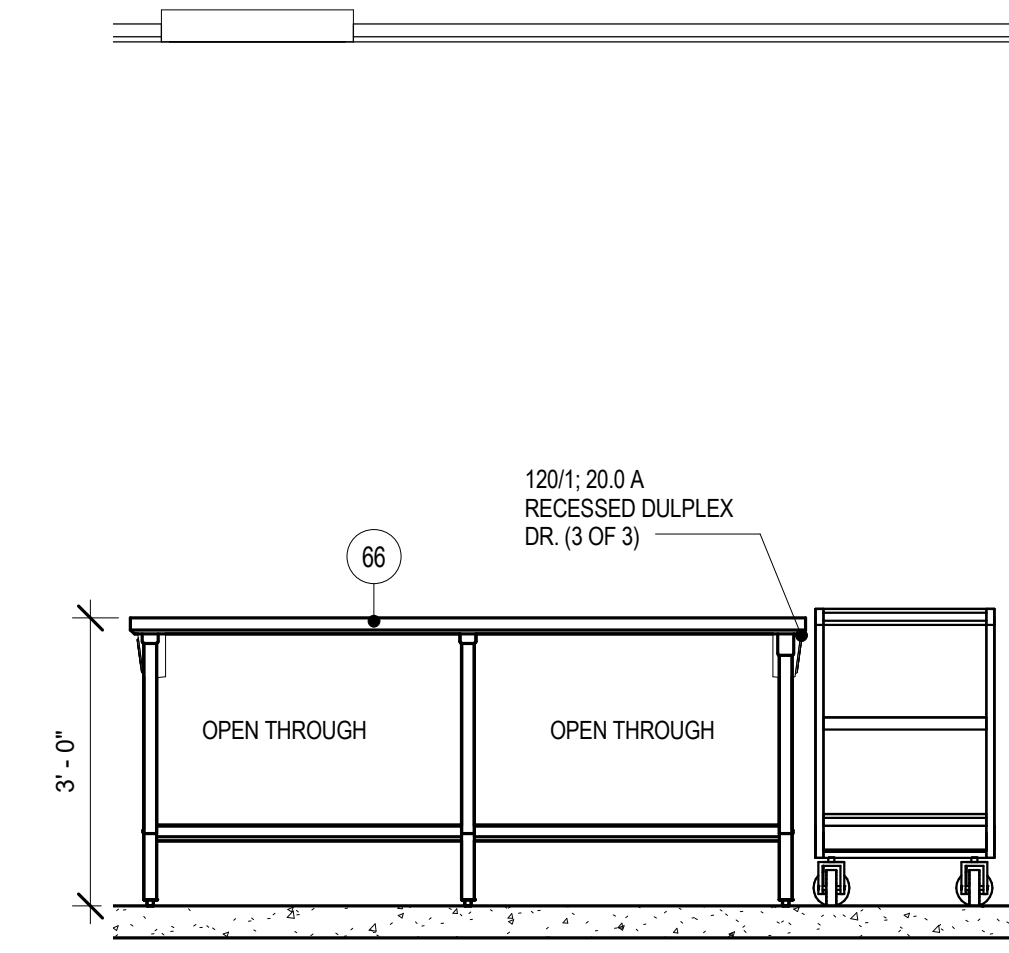

RRA KEYNOTE LEGEND	
KEYNOTE	KEYNOTE TEXT
SD-1a	TABLE EDGE - TURN DOWN
SD-2d	BACKSPASH - COMMON
SD-4	TABLE & SINK LEGS
SD-6	REMOVABLE UNDERSHELF
SD-7	CABINET BASE - WELDED CONSTRUCTION
SD-9a	GENERAL USE 16"x20"x10" DP
SD-12	SINK ENCLOSURE - WALL & SINGLE ISLAND
SD-14b	15"x20"x5" DP DRAWER
SD-17	HINGED SOLID DOOR - INTEGRAL PULL
SD-22d	TABLE MOUNTED SHELVES
SD-24a	SHELF UPRIGHTS
SD-30	UTILITY CURB

1 ITEM #44 - WORKCOUNTER W/SINKS & OVERSHELF A
1/2" = 1'-0"

2 ITEM #44 - WORKCOUNTER W/SINKS & OVERSHELF B
1/2" = 1'-0"

3 ITEM #48 - WORKCOUNTER W/ SINK_SIDE A
1/2" = 1'-0"

4 ITEM #48 - WORKCOUNTER W/ SINK_SIDE B
1/2" = 1'-0"

5 ITEM #49 - WORKCOUNTER W/SINK
1/2" = 1'-0"

6 ITEM #66 - WORKCOUNTER_SIDE A
1/2" = 1'-0"

7 ITEM #66 - WORKCOUNTER_SIDE B
1/2" = 1'-0"

8 ITEM #67 - WORKCOUNTER W/ RICHLITE_TOP_SIDE A
1/2" = 1'-0"

9 ITEM #67 - WORKCOUNTER W/ RICHLITE_TOP_SIDE B
1/2" = 1'-0"

10 ITEM #78 - EXHAUST HOOD
1/2" = 1'-0"

Sheet Issue Date	100% CD SET	04/07/2017
Previous Issue Date	100% DD SET	11/11/2016
	95% CD SET	03/20/2017
Revision		Date