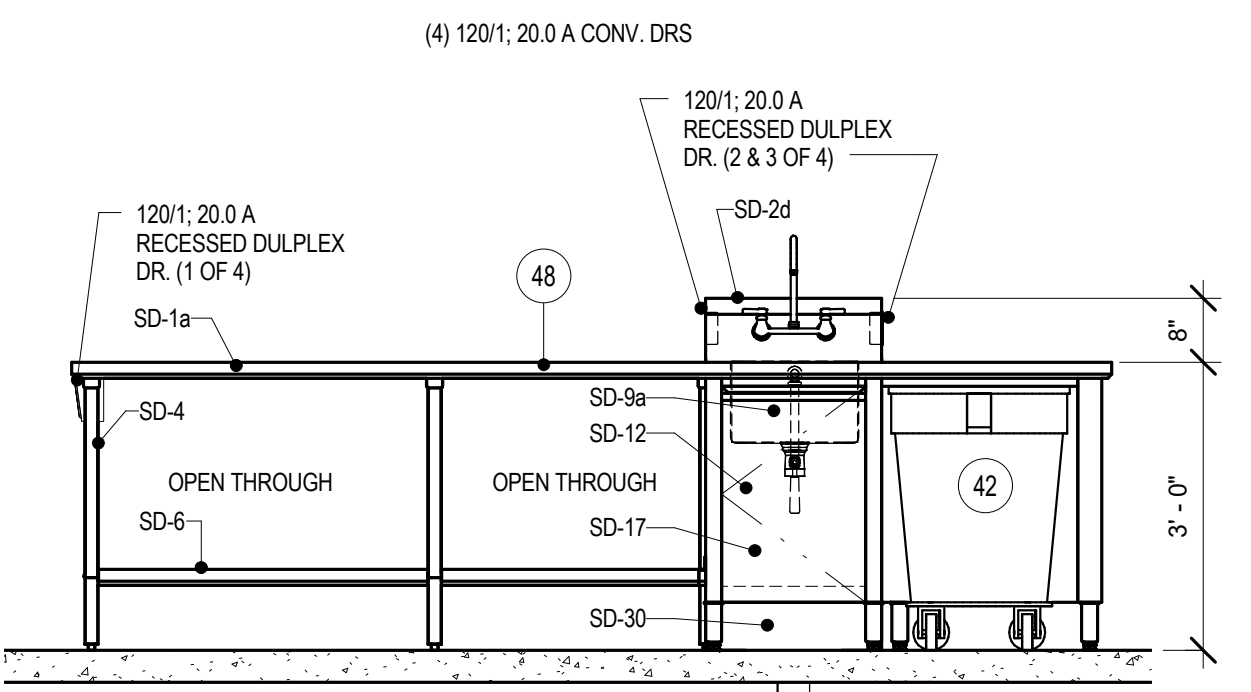

RRA KEYNOTE LEGEND	
KEYNOTE	KEYNOTE TEXT
SD-1a	TABLE EDGE - TURN DOWN
SD-2d	BACKSPASH - COMMON
SD-4	TABLE & SINK LEGS
SD-6	REMOVABLE UNDERSHELF
SD-7	CABINET BASE - WELDED CONSTRUCTION
SD-9a	GENERAL USE 16"x20"x10" DP
SD-12	SINK ENCLOSURE - WALL & SINGLE ISLAND
SD-14b	15"x20"x5" DP DRAWER
SD-17	HINGED SOLID DOOR - INTEGRAL PULL
SD-22d	TABLE MOUNTED SHELVES
SD-24a	SHELF UPRIGHTS
SD-30	UTILITY CURB

1 ITEM #44 - WORKCOUNTER W/SINKS & OVERSHELF A
1/2" = 1'-0"

2 ITEM #44 - WORKCOUNTER W/SINKS & OVERSHELF B
1/2" = 1'-0"

3 ITEM #48 - WORKCOUNTER W/ SINK_SIDE A
1/2" = 1'-0"

4 ITEM #48 - WORKCOUNTER W/ SINK_SIDE B
1/2" = 1'-0"

5 ITEM #49 - WORKCOUNTER W/SINK
1/2" = 1'-0"

6 ITEM #66 - WORKCOUNTER_SIDE A
1/2" = 1'-0"

7 ITEM #66 - WORKCOUNTER_SIDE B
1/2" = 1'-0"

8 ITEM #67 - WORKCOUNTER W/ RICHLITE_TOP_SIDE A
1/2" = 1'-0"

9 ITEM #67 - WORKCOUNTER W/ RICHLITE_TOP_SIDE B
1/2" = 1'-0"

10 ITEM #78 - EXHAUST HOOD
1/2" = 1'-0"

Sheet Issue Date	100% CD SET	04/07/2017
Previous Issue Date	100% DD SET	11/11/2016
	95% CD SET	03/20/2017
Revision		Date