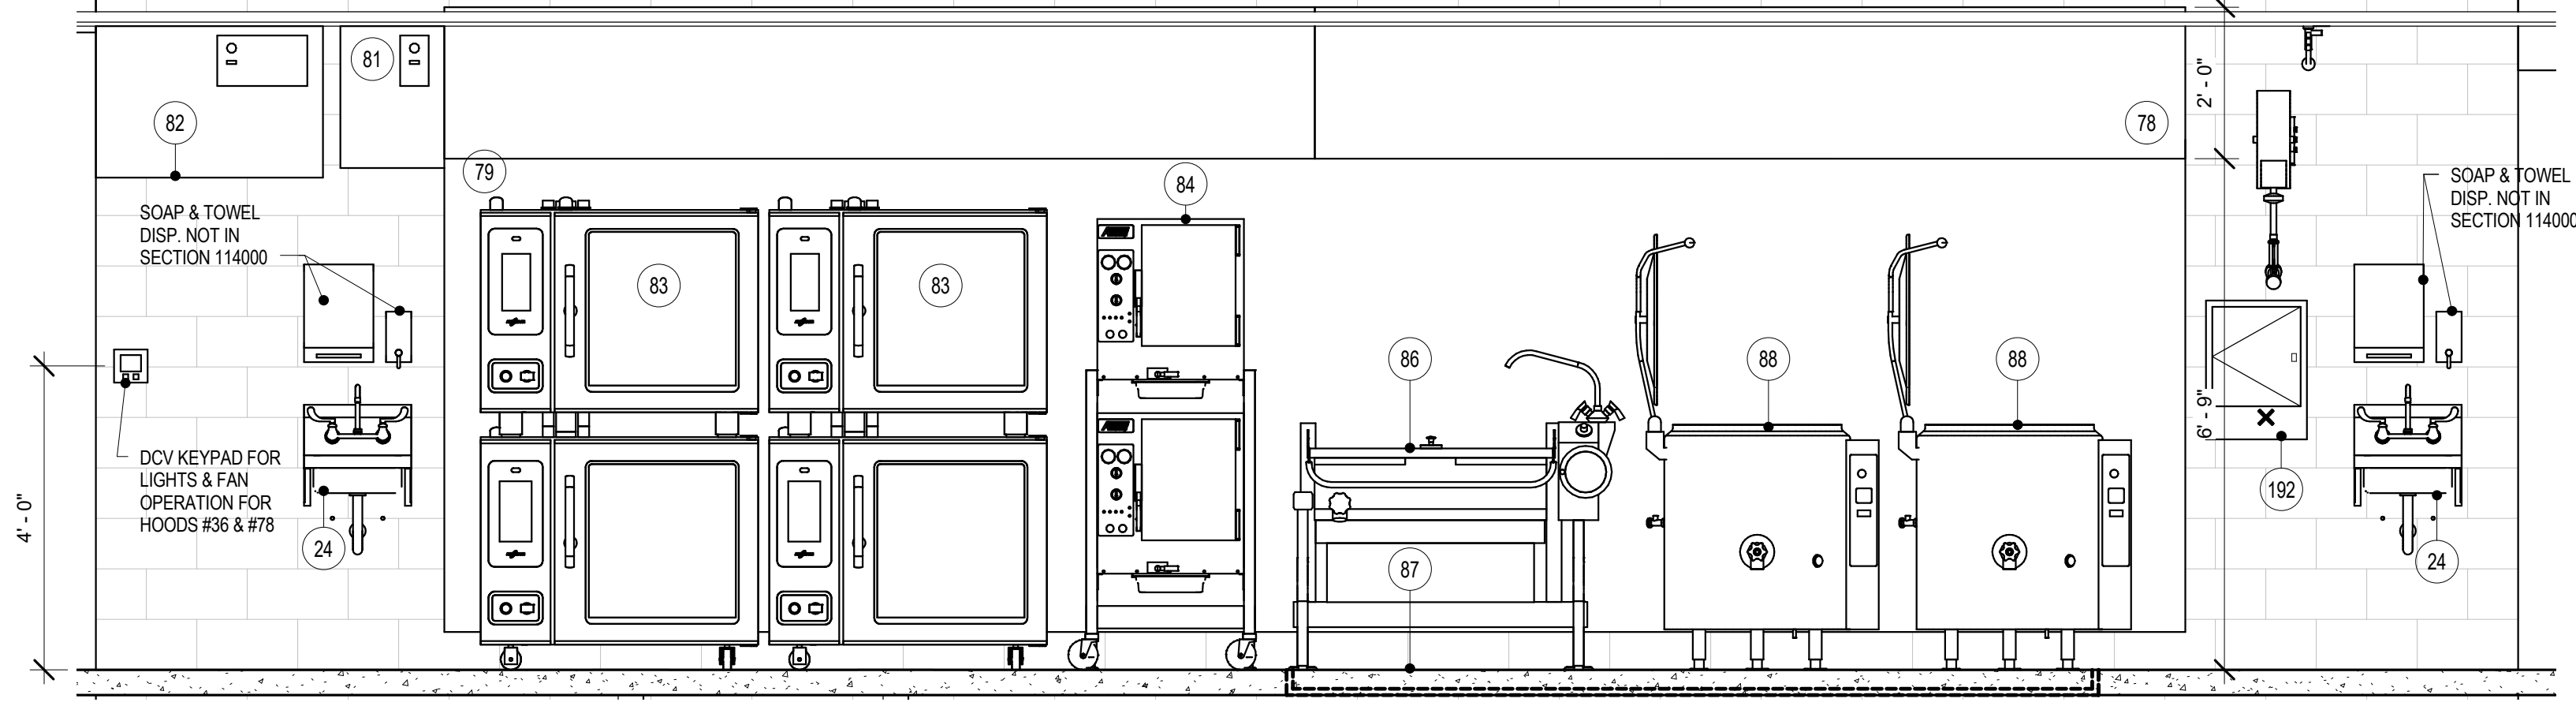

5 ITEM #49 - WORKCOUNTER W/SINK
1/2" = 1'-0"

6 ITEM #66 - WORKCOUNTER_SIDE A
1/2" = 1'-0"

7 ITEM #66 - WORKCOUNTER_SIDE B
1/2" = 1'-0"

8 ITEM #67 - WORKCOUNTER W/ RICHLITE_TOP_SIDE A
1/2" = 1'-0"

9 ITEM #67 - WORKCOUNTER W/ RICHLITE_TOP_SIDE B
1/2" = 1'-0"

10 ITEM #78 - EXHAUST HOOD
1/2" = 1'-0"

Sheet Issue Date	100% CD SET	04/07/2017
Previous Issue Date	100% DD SET	11/11/2016
	95% CD SET	03/20/2017
Revision		Date