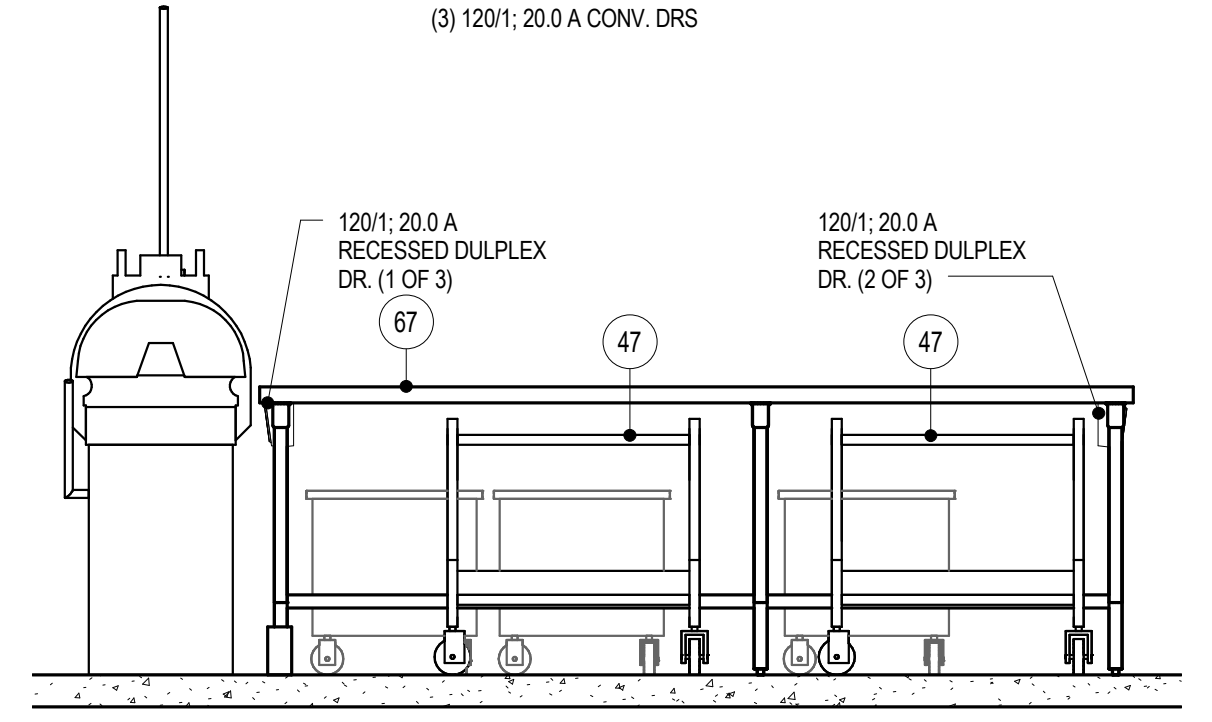

1 ITEM #44 - WORKCOUNTER W/SINKS & OVERSHELF A
1/2" = 1'-0"

2 ITEM #44 - WORKCOUNTER W/SINKS & OVERSHELF B
1/2" = 1'-0"

3 ITEM #48 - WORKCOUNTER W/ SINK_SIDE A
1/2" = 1'-0"

4 ITEM #48 - WORKCOUNTER W/ SINK_SIDE B
1/2" = 1'-0"

5 ITEM #49 - WORKCOUNTER W/SINK
1/2" = 1'-0"

6 ITEM #66 - WORKCOUNTER_SIDE A
1/2" = 1'-0"

7 ITEM #66 - WORKCOUNTER_SIDE B
1/2" = 1'-0"

8 ITEM #67 - WORKCOUNTER W/ RICHLITE_TOP_SIDE A
1/2" = 1'-0"

9 ITEM #67 - WORKCOUNTER W/ RICHLITE_TOP_SIDE B
1/2" = 1'-0"

10 ITEM #78 - EXHAUST HOOD
1/2" = 1'-0"

Sheet Issue Date	100% CD SET	04/07/2017
Previous Issue Date	100% DD SET	11/11/2016
	95% CD SET	03/20/2017
Revision		Date