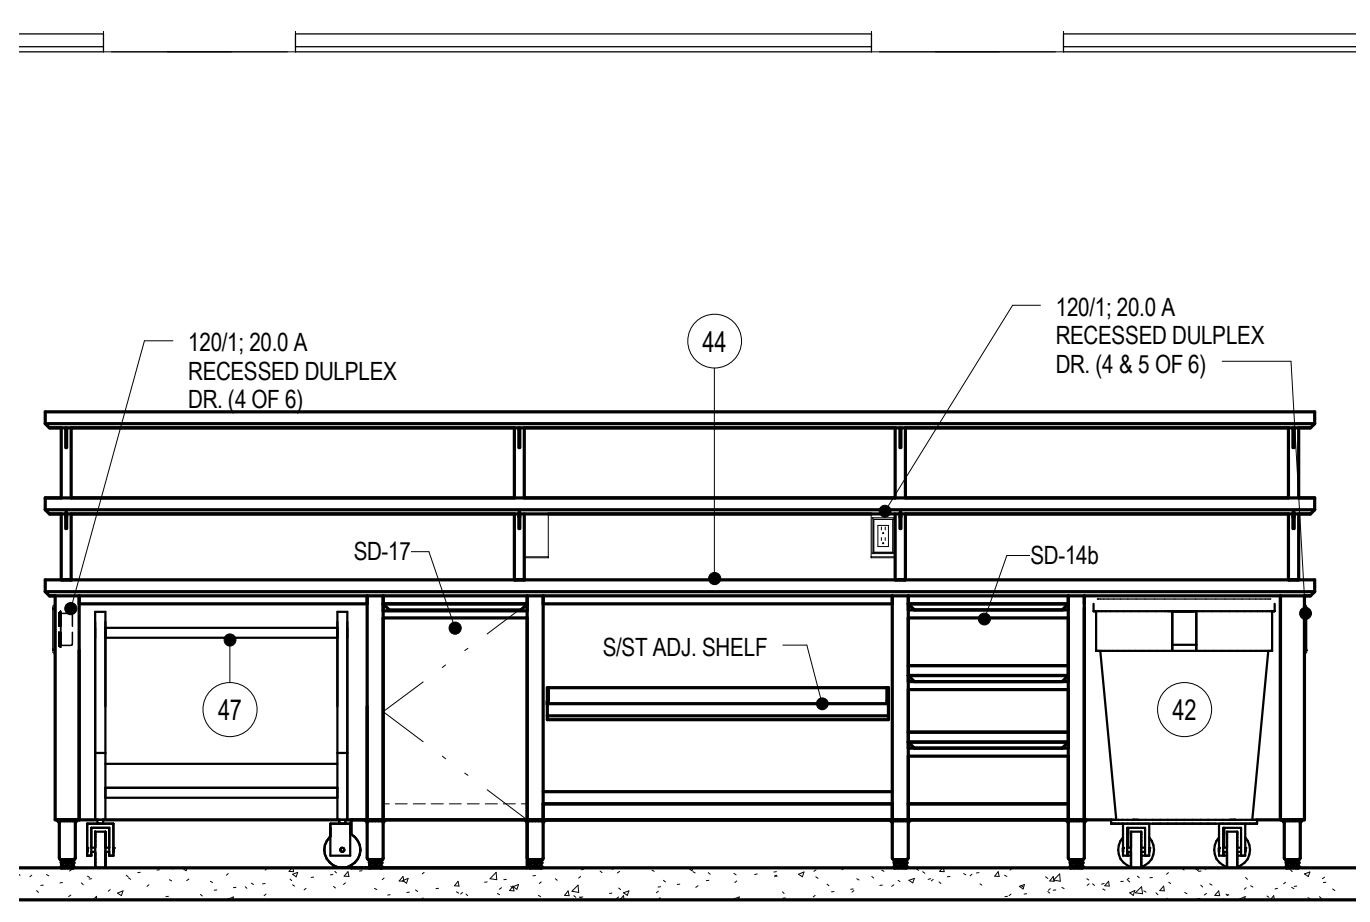

RRA KEYNOTE LEGEND	
KEYNOTE	KEYNOTE TEXT
SD-1a	TABLE EDGE - TURN DOWN
SD-2d	BACKSPASH - COMMON
SD-4	TABLE & SINK LEGS
SD-6	REMOVABLE UNDERSHELF
SD-7	CABINET BASE - WELDED CONSTRUCTION
SD-9a	GENERAL USE 16"x20"x10" DP
SD-12	SINK ENCLOSURE - WALL & SINGLE ISLAND
SD-14b	15"x20"x5" DP DRAWER
SD-17	HINGED SOLID DOOR - INTEGRAL PULL
SD-22d	TABLE MOUNTED SHELVES
SD-24a	SHELF UPRIGHTS
SD-30	UTILITY CURB

1 ITEM #44 - WORKCOUNTER W/SINKS & OVERSHELF A
1/2" = 1'-0"

2 ITEM #44 - WORKCOUNTER W/SINKS & OVERSHELF B
1/2" = 1'-0"

3 ITEM #48 - WORKCOUNTER W/ SINK_SIDE A
1/2" = 1'-0"

4 ITEM #48 - WORKCOUNTER W/ SINK_SIDE B
1/2" = 1'-0"

5 ITEM #49 - WORKCOUNTER W/SINK
1/2" = 1'-0"

6 ITEM #66 - WORKCOUNTER_SIDE A
1/2" = 1'-0"

7 ITEM #66 - WORKCOUNTER_SIDE B
1/2" = 1'-0"

8 ITEM #67 - WORKCOUNTER W/ RICHLITE_TOP_SIDE A
1/2" = 1'-0"

9 ITEM #67 - WORKCOUNTER W/ RICHLITE_TOP_SIDE B
1/2" = 1'-0"

10 ITEM #78 - EXHAUST HOOD
1/2" = 1'-0"

Sheet Issue Date	100% CD SET	04/07/2017
Previous Issue Date	100% DD SET	11/11/2016
	95% CD SET	03/20/2017
Revision		Date