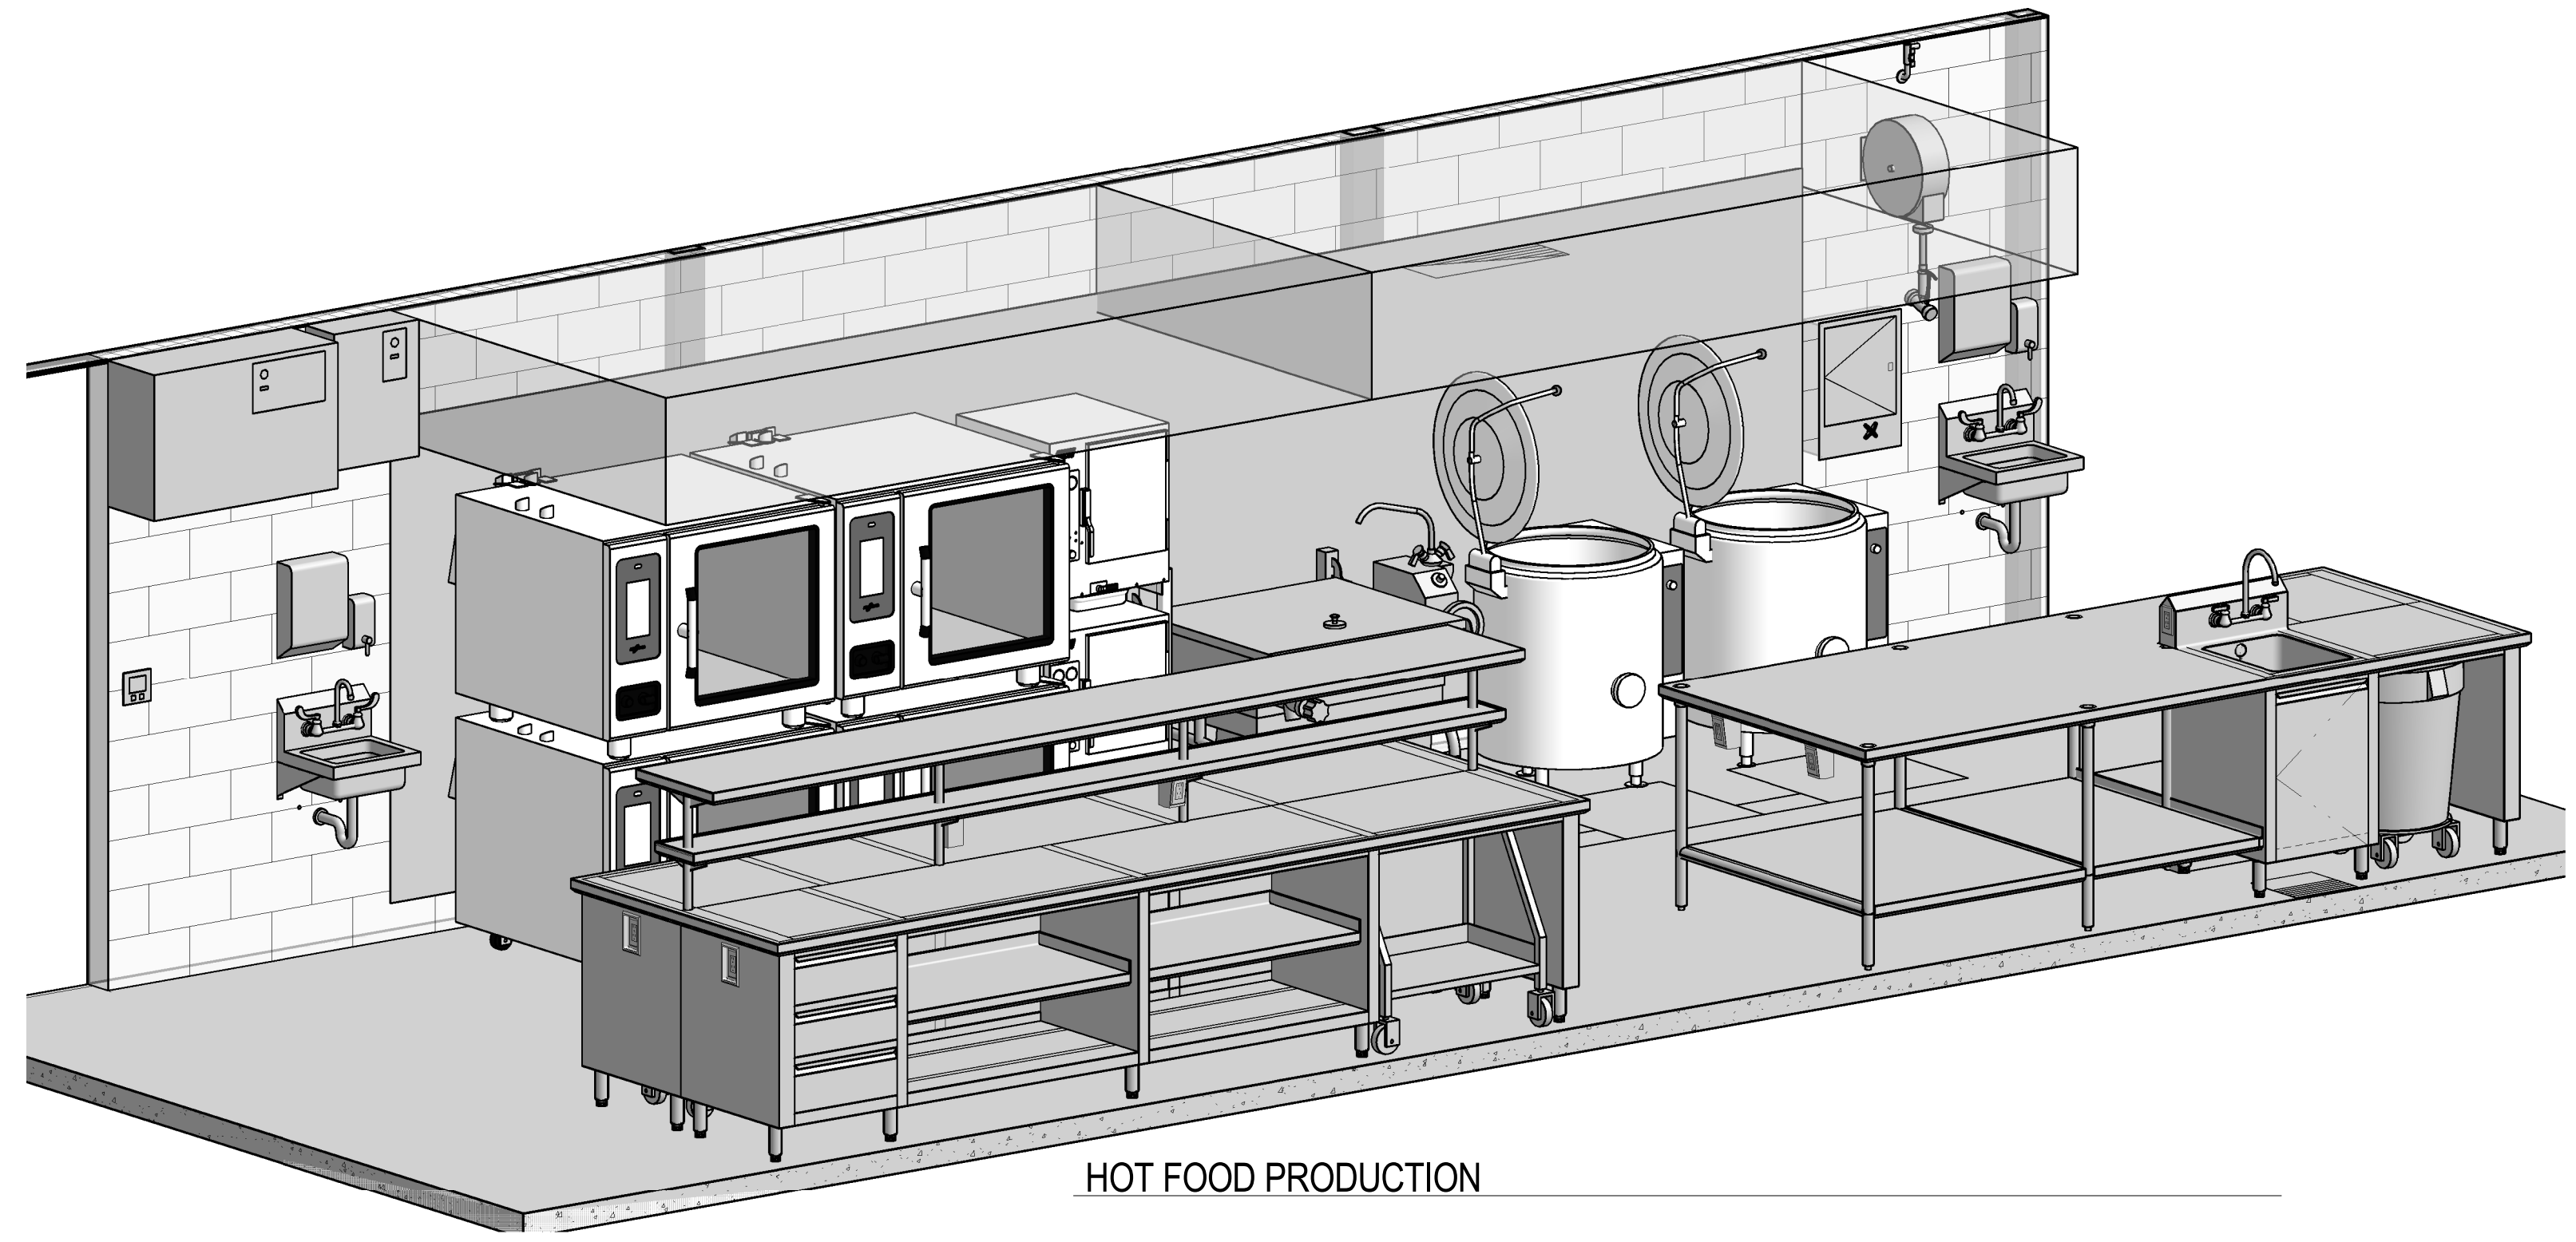

RRA KEYNOTE LEGEND	
KEYNOTE	KEYNOTE TEXT
SD-1a	TABLE EDGE - TURN DOWN
SD-2d	BACKSPASH - COMMON
SD-4	TABLE & SINK LEGS
SD-6	REMOVABLE UNDERSHELF
SD-7	CABINET BASE - WELDED CONSTRUCTION
SD-9a	GENERAL USE 16"x20"x10" DP
SD-12	SINK ENCLOSURE - WALL & SINGLE ISLAND
SD-14b	15"x20"x5" DP DRAWER
SD-17	HINGED SOLID DOOR - INTEGRAL PULL
SD-22d	TABLE MOUNTED SHELVES
SD-24a	SHELF UPRIGHTS
SD-30	UTILITY CURB

1 ITEM #44 - WORKCOUNTER W/SINKS & OVERSHELF A
1/2" = 1'-0"

2 ITEM #44 - WORKCOUNTER W/SINKS & OVERSHELF B
1/2" = 1'-0"

3 ITEM #48 - WORKCOUNTER W/ SINK_SIDE A
1/2" = 1'-0"

4 ITEM #48 - WORKCOUNTER W/ SINK_SIDE B
1/2" = 1'-0"

5 ITEM #49 - WORKCOUNTER W/SINK
1/2" = 1'-0"

6 ITEM #66 - WORKCOUNTER_SIDE A
1/2" = 1'-0"

7 ITEM #66 - WORKCOUNTER_SIDE B
1/2" = 1'-0"

8 ITEM #67 - WORKCOUNTER W/ RICHLITE_TOP_SIDE A
1/2" = 1'-0"

9 ITEM #67 - WORKCOUNTER W/ RICHLITE_TOP_SIDE B
1/2" = 1'-0"