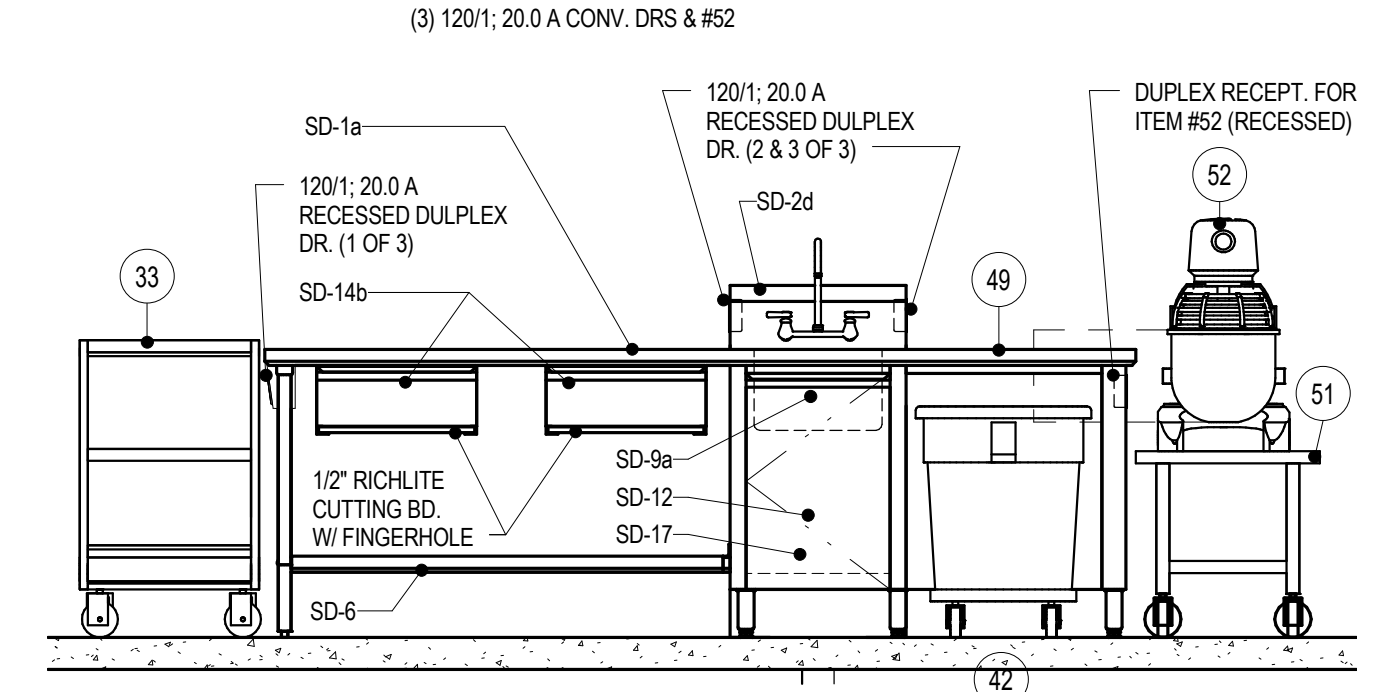

1 ITEM #44 - WORKCOUNTER W/SINKS & OVERSHELF A
1/2" = 1'-0"

2 ITEM #44 - WORKCOUNTER W/SINKS & OVERSHELF B
1/2" = 1'-0"

3 ITEM #48 - WORKCOUNTER W/ SINK_SIDE A
1/2" = 1'-0"

4 ITEM #48 - WORKCOUNTER W/ SINK_SIDE B
1/2" = 1'-0"

5 ITEM #49 - WORKCOUNTER W/SINK
1/2" = 1'-0"

6 ITEM #66 - WORKCOUNTER_SIDE A
1/2" = 1'-0"

7 ITEM #66 - WORKCOUNTER_SIDE B
1/2" = 1'-0"

8 ITEM #67 - WORKCOUNTER W/ RICHLITE_TOP_SIDE A
1/2" = 1'-0"

9 ITEM #67 - WORKCOUNTER W/ RICHLITE_TOP_SIDE B
1/2" = 1'-0"

10 ITEM #78 - EXHAUST HOOD
1/2" = 1'-0"

Sheet Issue Date	100% CD SET	04/07/2017
Previous Issue Date	100% DD SET	11/11/2016
	95% CD SET	03/20/2017
Revision		Date