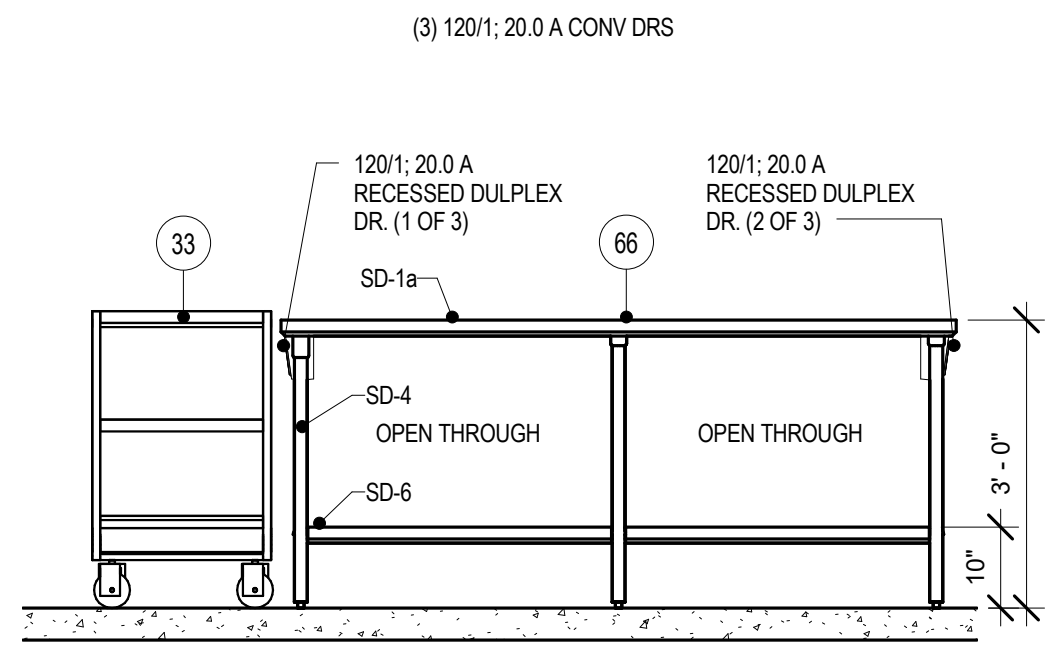

6 ITEM #66 - WORKCOUNTER_SIDE A
1/2" = 1'-0"