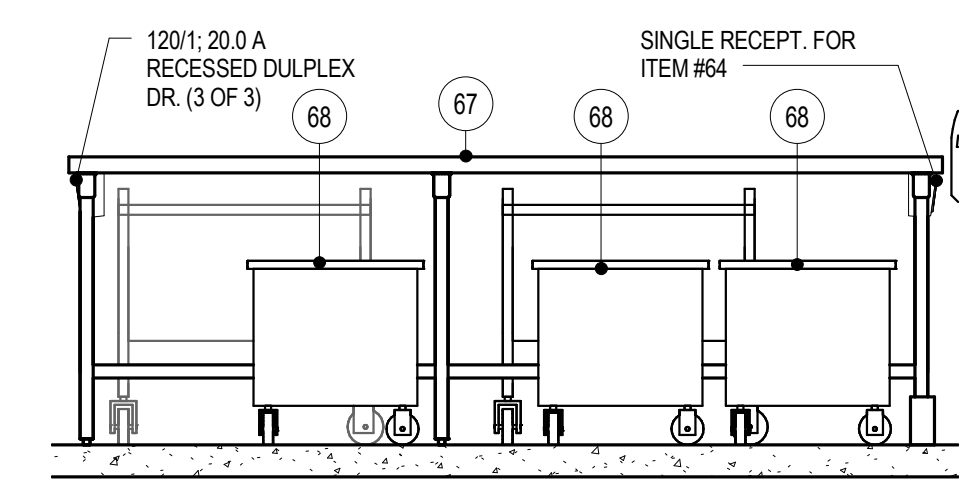

5 ITEM #49 - WORKCOUNTER W/SINK
1/2" = 1'-0"

6 ITEM #66 - WORKCOUNTER_SIDE A
1/2" = 1'-0"

7 ITEM #66 - WORKCOUNTER_SIDE B
1/2" = 1'-0"

8 ITEM #67 - WORKCOUNTER W/ RICHLITE_TOP_SIDE A
1/2" = 1'-0"

9 ITEM #67 - WORKCOUNTER W/ RICHLITE_TOP_SIDE B
1/2" = 1'-0"

10 ITEM #78 - EXHAUST HOOD
1/2" = 1'-0"

Sheet Issue Date	100% CD SET	04/07/2017
Previous Issue Date	100% DD SET	11/11/2016
	95% CD SET	03/20/2017
Revision		Date