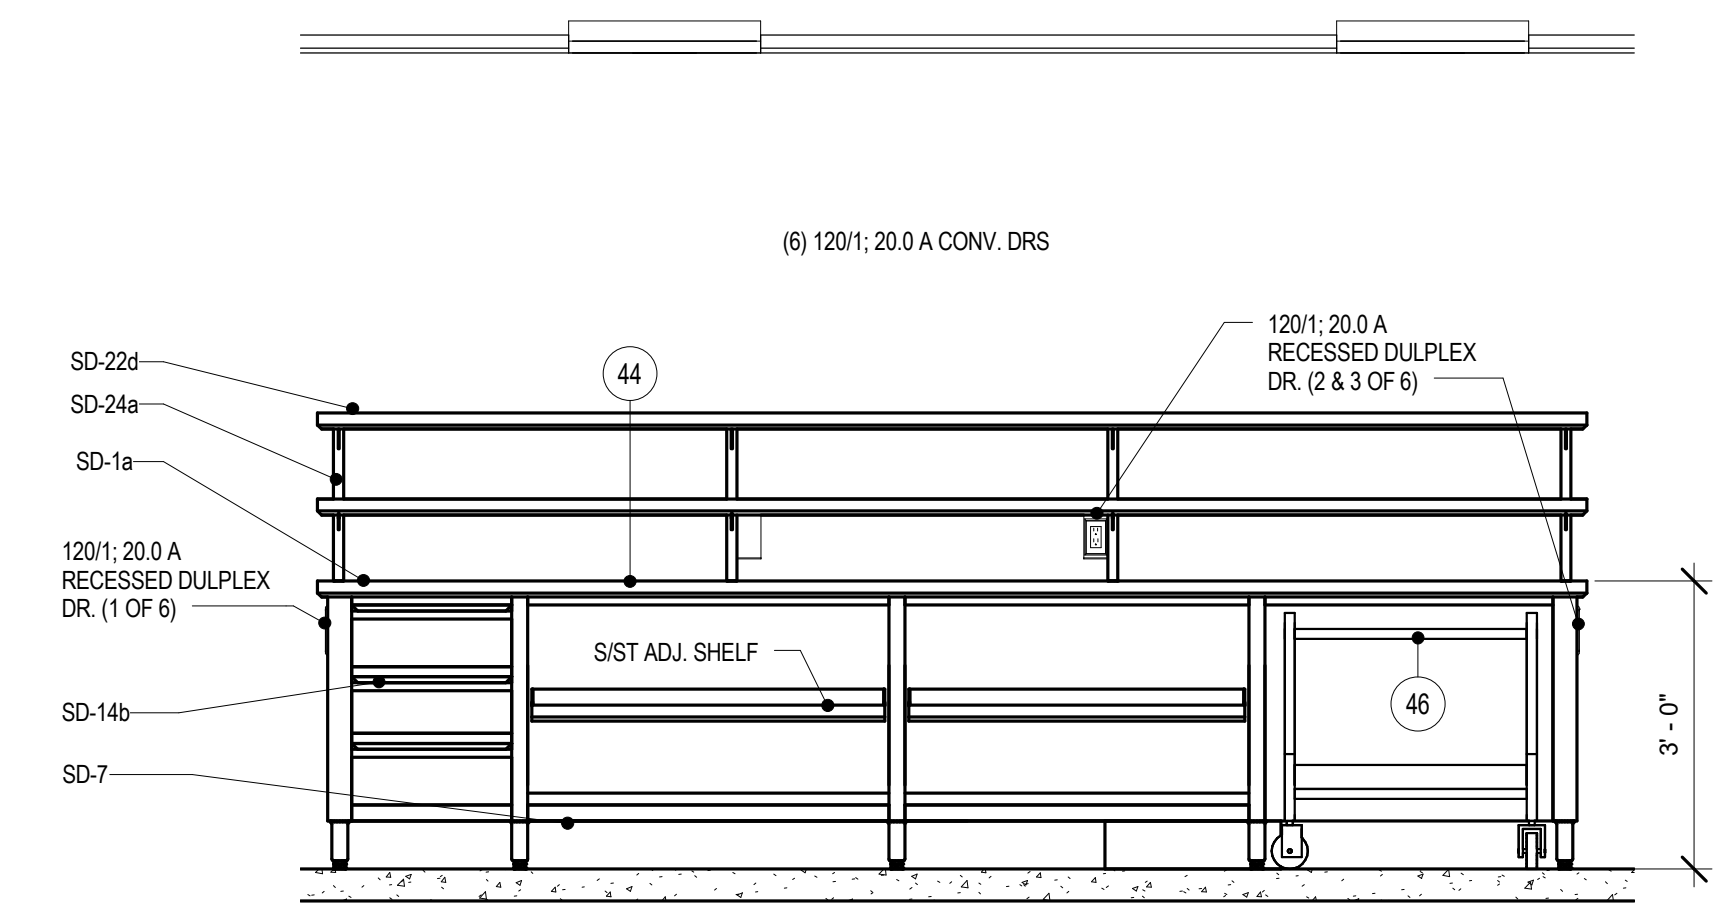

RRA KEYNOTE LEGEND	
KEYNOTE	KEYNOTE TEXT
SD-1a	TABLE EDGE - TURN DOWN
SD-2d	BACKSPASH - COMMON
SD-4	TABLE & SINK LEGS
SD-6	REMOVABLE UNDERSHELF
SD-7	CABINET BASE - WELDED CONSTRUCTION
SD-9a	GENERAL USE 16"x20"x10" DP
SD-12	SINK ENCLOSURE - WALL & SINGLE ISLAND
SD-14b	15"x20"x5" DP DRAWER
SD-17	HINGED SOLID DOOR - INTEGRAL PULL
SD-22d	TABLE MOUNTED SHELVES
SD-24a	SHELF UPRIGHTS
SD-30	UTILITY CURB

1 ITEM #44 - WORKCOUNTER W/SINKS & OVERSHELF A
1/2" = 1'-0"

2 ITEM #44 - WORKCOUNTER W/SINKS & OVERSHELF B
1/2" = 1'-0"

3 ITEM #48 - WORKCOUNTER W/ SINK_SIDE A
1/2" = 1'-0"

4 ITEM #48 - WORKCOUNTER W/ SINK_SIDE B
1/2" = 1'-0"

5 ITEM #49 - WORKCOUNTER W/SINK
1/2" = 1'-0"

6 ITEM #66 - WORKCOUNTER_SIDE A
1/2" = 1'-0"

7 ITEM #66 - WORKCOUNTER_SIDE B
1/2" = 1'-0"

8 ITEM #67 - WORKCOUNTER W/ RICHLITE_TOP_SIDE A
1/2" = 1'-0"

9 ITEM #67 - WORKCOUNTER W/ RICHLITE_TOP_SIDE B
1/2" = 1'-0"

10 ITEM #78 - EXHAUST HOOD
1/2" = 1'-0"

Sheet Issue Date	100% CD SET	04/07/2017
Previous Issue Date	100% DD SET	11/11/2016
	95% CD SET	03/20/2017
Revision		Date