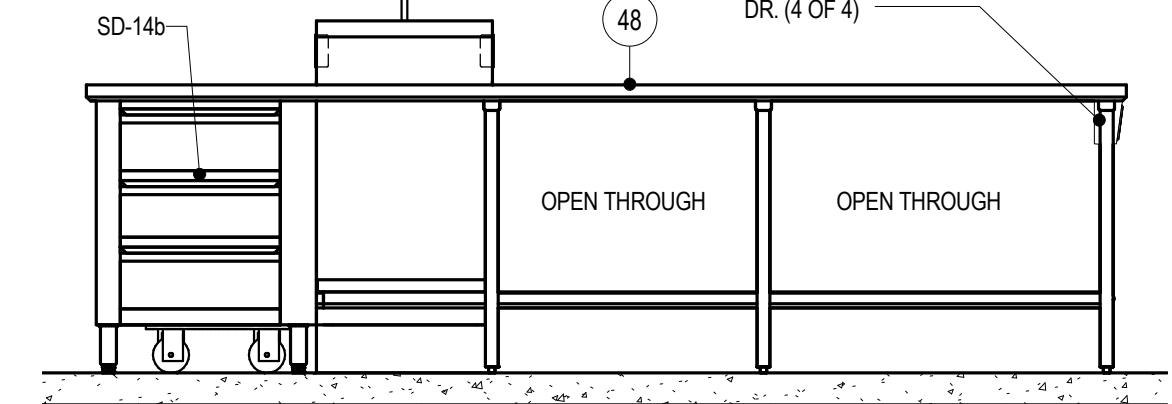

RRA KEYNOTE LEGEND	
KEYNOTE	KEYNOTE TEXT
SD-1a	TABLE EDGE - TURN DOWN
SD-2d	BACKSPASH - COMMON
SD-4	TABLE & SINK LEGS
SD-6	REMOVABLE UNDERSHELF
SD-7	CABINET BASE - WELDED CONSTRUCTION
SD-9a	GENERAL USE 16"x20"x10" DP
SD-12	SINK ENCLOSURE - WALL & SINGLE ISLAND
SD-14b	15"x20"x5" DP DRAWER
SD-17	HINGED SOLID DOOR - INTEGRAL PULL
SD-22d	TABLE MOUNTED SHELVES
SD-24a	SHELF UPRIGHTS
SD-30	UTILITY CURB

1 ITEM #44 - WORKCOUNTER W/SINKS & OVERSHELF A
1/2" = 1'-0"

2 ITEM #44 - WORKCOUNTER W/SINKS & OVERSHELF B
1/2" = 1'-0"

3 ITEM #48 - WORKCOUNTER W/ SINK_SIDE A
1/2" = 1'-0"

4 ITEM #48 - WORKCOUNTER W/ SINK_SIDE B
1/2" = 1'-0"

10 ITEM #78 - EXHAUST HOOD
1/2" = 1'-0"

Sheet Issue Date	100% CD SET	04/07/2017
Previous Issue Date	100% DD SET	11/11/2016
	95% CD SET	03/20/2017
Revision		Date